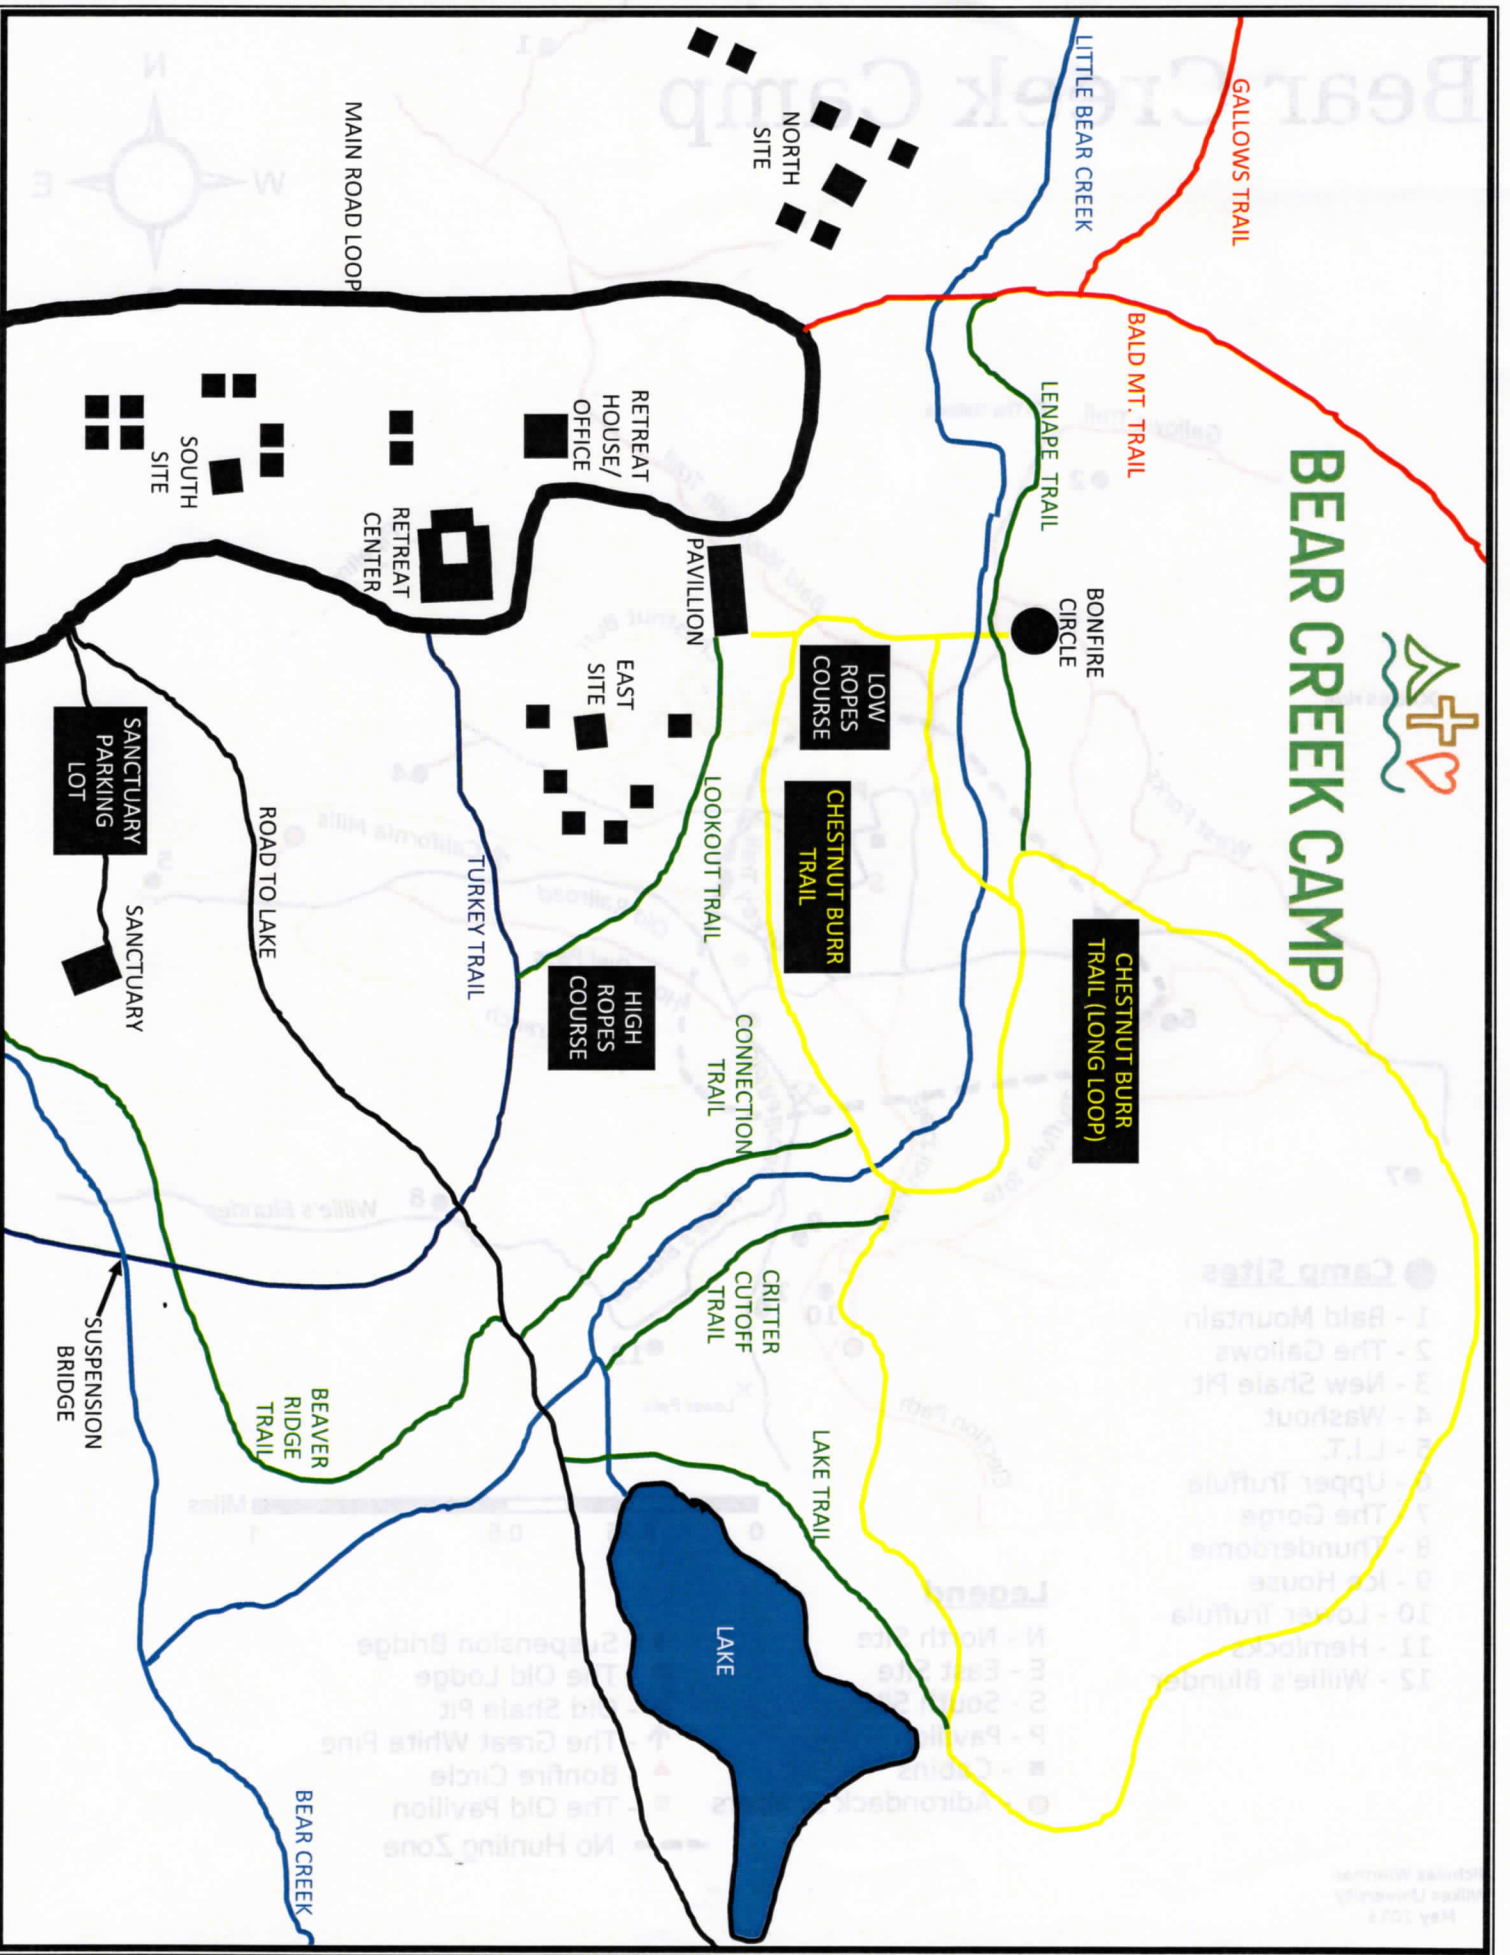

BEAR CREEK CAMP

- Camp Sites**
- 1 - Bald Mountain
 - 2 - The Gallows
 - 3 - New State Pt.
 - 4 - Washout
 - 5 - L.T.
 - 6 - Upper Truffs
 - 7 - The Gorge
 - 8 - Thunderstone
 - 9 - Ice House
 - 10 - Lower Truffs
 - 11 - Hamlets
 - 12 - Willie's Blunder
- Legend**
- - North Site
 - - East Site
 - - South Site
 - - Retreat House
 - - Retreat Center
 - - Pavilion
 - - Bonfire Circle
 - - Old Pavillion
 - - No Hunting Zone
- © 2017 Bear Creek Camp
10000 Bear Creek Rd.
Bear Creek, VA 22811

Bear Creek Camp

Camp Sites

- 1 - Bald' Mountain
- 2 - The Gallows
- 3 - New Shale Pit
- 4 - Washout
- 5 - L.I.T.
- 6 - Upper Truffula
- 7 - The Gorge
- 8 - Thunderdome
- 9 - Ice House
- 10 - Lower Truffula
- 11 - Hemlocks
- 12 - Willie's Blunder

Legend

- | | |
|-------------------------|---------------------------|
| N - North Site | ◆ - Suspension Bridge |
| E - East Site | ▲ - The Old Lodge |
| S - South Site | ⛏ - Old Shale Pit |
| P - Pavilion | ↑ - The Great White Pine |
| ■ - Cabins | ▲ - Bonfire Circle |
| ● - Adirondack Shelters | ■ - The Old Pavilion |
| - - - - - | - - - - - No Hunting Zone |